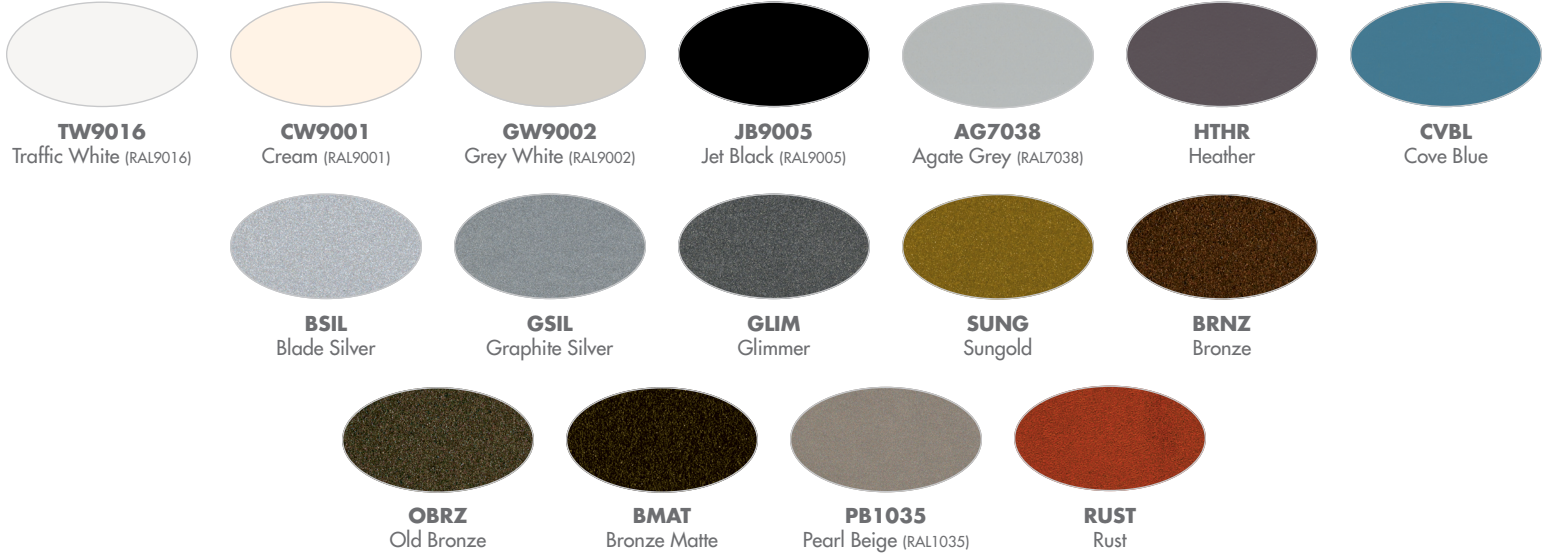

See page 3 for color chart

Powder Coat Painted Finishes (Standard)

AG7038 Agate Grey	CVBL Cove Blue	GW9002 Grey White	PB1035 Pearl Beige
BMAT Bronze Matte	CW9001 Cream	HTHR Heather	RUST Rust
BRNZ Bronze	GLIM Glimmer	JB9005 Jet Black	SUNG Sungold
BSIL Blade Silver	GSIL Graphite Silver	OBRZ Old Bronze	TW9016 Traffic White

Metal Finishes (Premium)

BA Brushed Aluminum	OBA Oil-rubbed Bronze Alternative
BBA Brushed Brass Alternative	PRA Pewter Alternative
BCA Brushed Chrome Alternative	RBA Rustic Brass Alternative
BUA Brushed Copper Alternative	SNA Satin Nickel Alternative
BZA Brushed Bronze Alternative	

Relative Scale Drawing

JBC Option Detail

CB5518 – POSH

Specify color code when ordering. For accurate color matching, individual paint and finish samples are [available upon request](#)
 For additional information see VisaLighting.com/materials-finishes

Painted Finishes (Standard)

Metal Finishes (Premium)