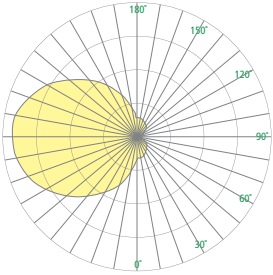

CB5518 – POSH

Photometrics