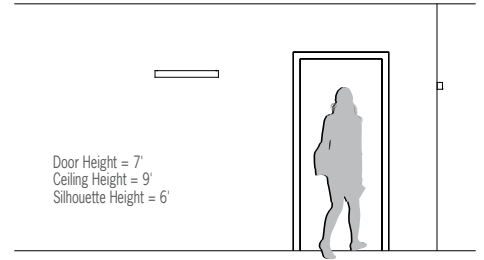

Relative Scale Drawing