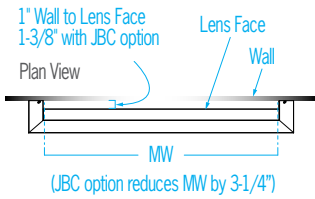

JBC Option Detail