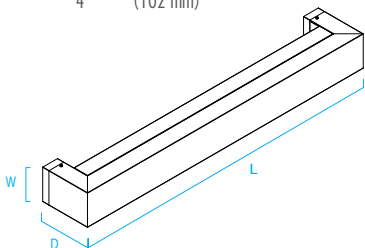

A SOURCE

B FINISH

C OPTION(S)

This minimalist design creates a sophisticated look providing soft, indirect light with performance and energy efficiency. Available in 3 lengths, this unique fixture provides beautiful light without harsh glare.

DIMENSIONS

Depth is measured from wall to front of fixture

L = Length D = Depth W = Width

W	3"	(72 mm)
L	27-3/4"	(705 mm)
D	4"	(102 mm)

A SOURCE (Select one) and VOLTAGE

MVOLT fixture accepts 120 through 277 input voltage
LED Sources are 83CRI, within 3-step MacAdam and are dimmable 0-10V to 1%